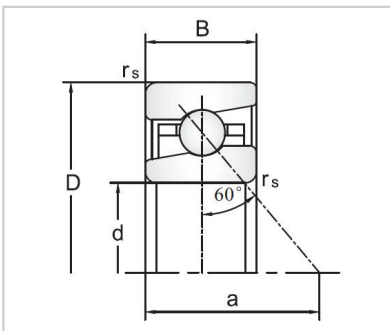

## Angular Contact Ball Bearings

### 76030 Ball Screw Support Angular Contact Ball Bearings-7603085TVP

|                     |                   |
|---------------------|-------------------|
| Bearing No.         | <b>7603085TVP</b> |
| Dimensions          |                   |
| D                   | <b>85</b>         |
| d                   | 180               |
| B                   | 41                |
| R                   | <b>3</b>          |
| a                   | 135               |
| Mounting dimensions |                   |
| da                  | 116               |
| Da                  | 151               |
| Ra                  | <b>3</b>          |
| Loading             |                   |
| Ca                  | 160               |
| Coa                 | 325               |
| RPM                 |                   |
| Lub.                | 3200              |
| Oil                 | 4300              |
| Prelaoding          | 17.5              |
| Stiffness           | 2530              |
| Fam                 | 50                |
| Friction            | 1250              |
| Fat content         | 55                |
| Weight              | 5.29              |