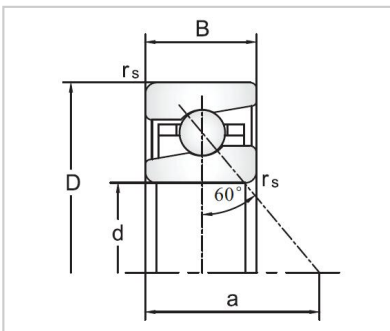

## Angular Contact Ball Bearings

### 76030 Ball Screw Support Angular Contact Ball Bearings-7603080TVP

Bearing No.	<b>7603080TVP</b>
Dimensions	
D	<b>80</b>
d	170
B	39
R	2.1
a	128
Mounting dimensions	
da	111
Da	143
Ra	2.1
Loading	
Ca	137
Coa	285
RPM	
Lub.	3400
Oil	4500
Prelaoding	16
Stiffness	2460
Fam	46
Friction	1100
Fat content	49
Weight	4.5