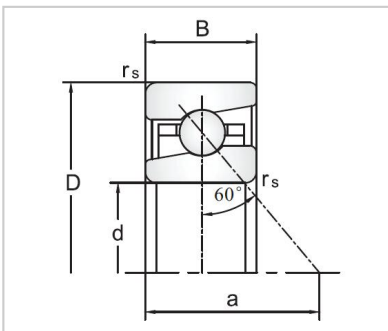

## Angular Contact Ball Bearings

### 76030 Ball Screw Support Angular Contact Ball Bearings-7603080TVP

Bearing No.	<b>7603080TVP</b>
Dimensions	
D	<b>80</b>
d	170
B	39
R	2.1
a	128
Mounting dimensions	
da	111
Da	143
Ra	2.1
Loading	
Ca	137
Coa	285
RPM	
Lub.	3400
Oil	4500
Prelaoding	16
Stiffness	2460
Fam	46
Friction	1100
Fat content	49
Weight	4.5