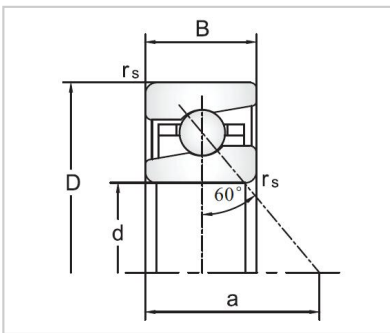

Angular Contact Ball Bearings

76030 Ball Screw Support Angular Contact Ball Bearings-7603075TVP

Bearing No.	7603075TVP
Dimensions	
D	75
d	160
B	37
R	2.1
a	120
Mounting dimensions	
da	105.5
Da	135.5
Ra	2.1
Loading	
Ca	125
Coa	255
RPM	
Lub.	3600
Oil	4800
Prelaoding	14.5
Stiffness	2330
Fam	41
Friction	920
Fat content	41
Weight	3.79