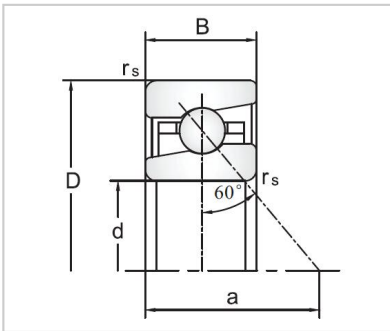

Angular Contact Ball Bearings

76030 Ball Screw Support Angular Contact Ball Bearings-7603070TVP

Bearing No.	7603070TVP
Dimensions	
D	70
d	160
B	37
R	2.1
a	120
Mounting dimensions	
da	105.5
Da	135.5
Ra	2.1
Loading	
Ca	125
Coa	255
RPM	
Lub.	3800
Oil	5000
Prelaoding	12
Stiffness	2100
Fam	34
Friction	760
Fat content	34
Weight	3.16