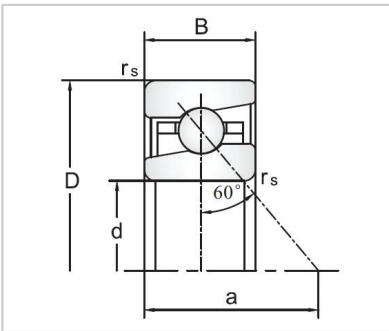

Angular Contact Ball Bearings

76030 Ball Screw Support Angular Contact Ball Bearings-7603065TVP

Bearing No.	7603065TVP
Dimensions	
D	65
d	140
B	33
R	2.1
a	105
Mounting dimensions	
da	91.5
Da	118.5
Ra	2.1
Loading	
Ca	100
Coa	196
RPM	
Lub.	4000
Oil	5300
Prelaoding	12
Stiffness	2050
Fam	34
Friction	700
Fat content	29
Weight	2.6