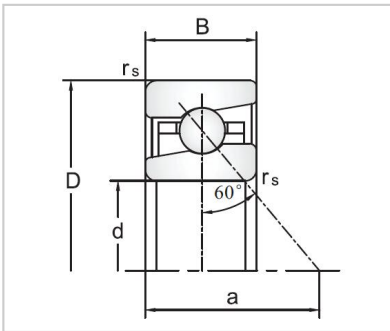

Angular Contact Ball Bearings

76030 Ball Screw Support Angular Contact Ball Bearings-7603065TVP

Bearing No.	7603065TVP
Dimensions	
D	65
d	140
B	33
R	2.1
a	105
Mounting dimensions	
da	91.5
Da	118.5
Ra	2.1
Loading	
Ca	100
Coa	196
RPM	
Lub.	4000
Oil	5300
Prelaoding	12
Stiffness	2050
Fam	34
Friction	700
Fat content	29
Weight	2.6