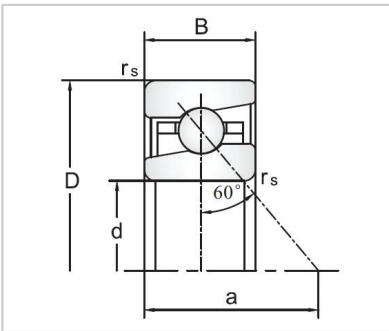

## Angular Contact Ball Bearings

### 76030 Ball Screw Support Angular Contact Ball Bearings-7603060TVP

Bearing No.	<b>7603060TVP</b>
Dimensions	
D	<b>60</b>
d	130
B	31
R	2.1
a	98
Mounting dimensions	
da	82.5
Da	107.5
Ra	2.1
Loading	
Ca	88
Coa	166
RPM	
Lub.	4500
Oil	6000
Prelaoding	10
Stiffness	1840
Fam	28
Friction	540
Fat content	24
Weight	2.12