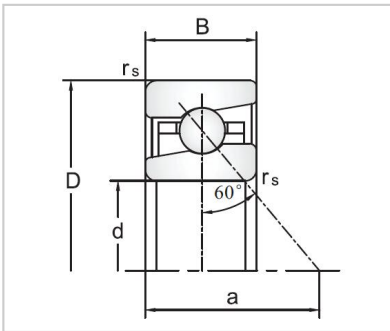

Angular Contact Ball Bearings

76030 Ball Screw Support Angular Contact Ball Bearings-7603055TVP

Bearing No.	7603055TVP
Dimensions	
D	55
d	120
B	29
R	2
a	90
Mounting dimensions	
da	77
Da	101
Ra	2
Loading	
Ca	78
Coa	146
RPM	
Lub.	4800
Oil	6300
Prelaoding	8.8
Stiffness	1720
Fam	25
Friction	460
Fat content	20
Weight	1.69