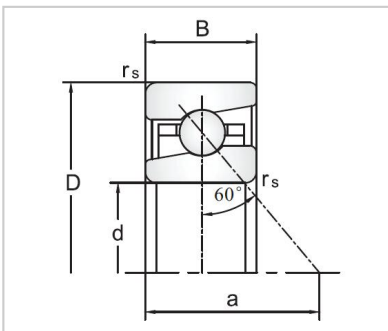

## Angular Contact Ball Bearings

### 76030 Ball Screw Support Angular Contact Ball Bearings-7603050TVP

Bearing No.	<b>7603050TVP</b>
Dimensions	
D	<b>50</b>
d	110
B	27
R	2
a	83
Mounting dimensions	
da	72
Da	94
Ra	2
Loading	
Ca	69.5
Coa	127
RPM	
Lub.	5000
Oil	6700
Prelaoding	7.6
Stiffness	1600
Fam	21
Friction	360
Fat content	16
Weight	1.33