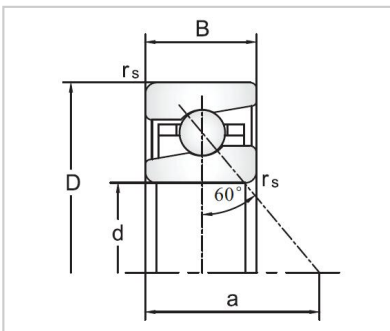

## Angular Contact Ball Bearings

### 76030 Ball Screw Support Angular Contact Ball Bearings-7603045TVP

Bearing No.	<b>7603045TVP</b>
Dimensions	
D	<b>45</b>
d	100
B	25
R	1.5
a	75
Mounting dimensions	
da	64
Da	85.5
Ra	1.5
Loading	
Ca	58.5
Coa	104
RPM	
Lub.	5600
Oil	7500
Prelaoding	<b>7</b>
Stiffness	1780
Fam	20
Friction	300
Fat content	12
Weight	1.02