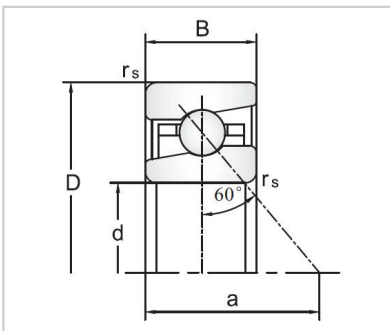

Angular Contact Ball Bearings

76030 Ball Screw Support Angular Contact Ball Bearings-7603040TVP

Bearing No.	7603040TVP
Dimensions	
D	40
d	90
B	23
R	1.5
a	68
Mounting dimensions	
da	56.5
Da	75.7
Ra	1.5
Loading	
Ca	50
Coa	83
RPM	
Lub.	6300
Oil	8500
Prelaoding	5.6
Stiffness	1290
Fam	16
Friction	225
Fat content	9.2
Weight	0.76