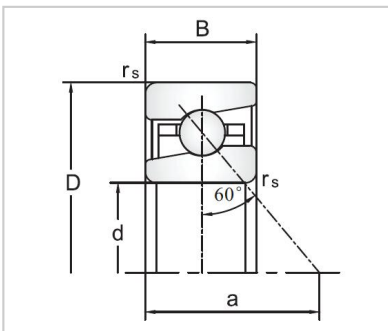

Angular Contact Ball Bearings

76030 Ball Screw Support Angular Contact Ball Bearings-7603035TVP

Bearing No.	7603035TVP
Dimensions	
D	35
d	80
B	21
R	1.5
a	60
Mounting dimensions	
da	51
Da	67
Ra	1.5
Loading	
Ca	36.5
Coa	61
RPM	
Lub.	7000
Oil	9500
Prelaoding	4.8
Stiffness	1190
Fam	13
Friction	170
Fat content	6.6
Weight	0.55