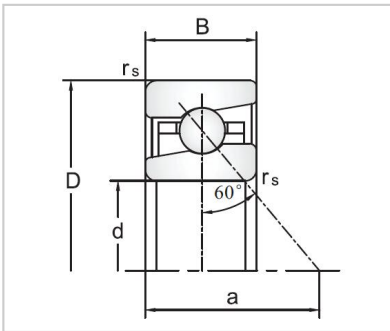

Angular Contact Ball Bearings

76030 Ball Screw Support Angular Contact Ball Bearings-7603030TVP

Bearing No.	7603030TVP
Dimensions	
D	30
d	72
B	19
R	1.1
a	53
Mounting dimensions	
da	45
Da	61
Ra	1.1
Loading	
Ca	34.5
Coa	55
RPM	
Lub.	8000
Oil	11000
Prelaoding	4.3
Stiffness	1070
Fam	12
Friction	130
Fat content	5
Weight	0.41