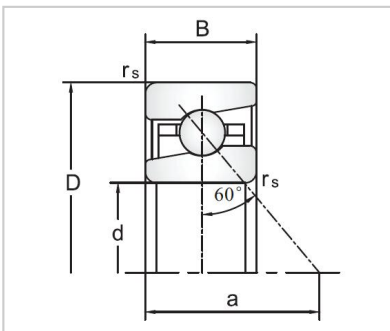

Angular Contact Ball Bearings

76030 Ball Screw Support Angular Contact Ball Bearings-7603030TVP

Bearing No.	7603030TVP
Dimensions	
D	30
d	72
B	19
R	1.1
a	53
Mounting dimensions	
da	45
Da	61
Ra	1.1
Loading	
Ca	34.5
Coa	55
RPM	
Lub.	8000
Oil	11000
Prelaoding	4.3
Stiffness	1070
Fam	12
Friction	130
Fat content	5
Weight	0.41