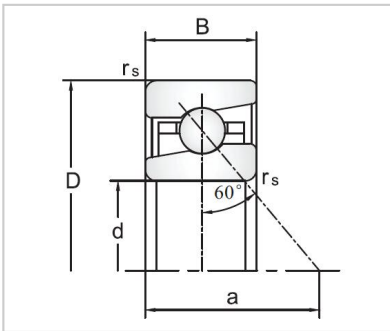

## Angular Contact Ball Bearings

### 76030 Ball Screw Support Angular Contact Ball Bearings-7603030TVP

Bearing No.	<b>7603030TVP</b>
Dimensions	
D	<b>30</b>
d	72
B	19
R	1.1
a	53
Mounting dimensions	
da	45
Da	61
Ra	1.1
Loading	
Ca	34.5
Coa	55
RPM	
Lub.	8000
Oil	11000
Prelaoding	4.3
Stiffness	1070
Fam	12
Friction	130
Fat content	5
Weight	0.41