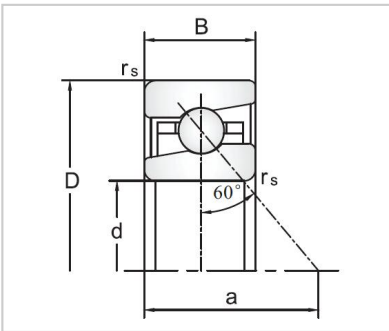

Angular Contact Ball Bearings

76030 Ball Screw Support Angular Contact Ball Bearings-7603025TVP

Bearing No.	7603025TVP
Dimensions	
D	25
d	62
B	17
R	1.1
a	46
Mounting dimensions	
da	38
Da	52
Ra	1.1
Loading	
Ca	28.5
Coa	41.5
RPM	
Lub.	9000
Oil	13000
Prelaoding	3.3
Stiffness	910
Fam	9.5
Friction	85
Fat content	3.5
Weight	0.28