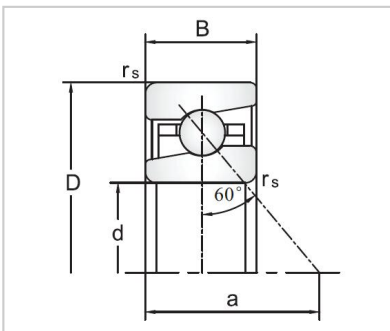

Angular Contact Ball Bearings

76030 Ball Screw Support Angular Contact Ball Bearings-7602090TVP

Bearing No.	7602090TVP
Dimensions	
D	90
d	160
B	30
R	2
a	123
Mounting dimensions	
da	113.5
Da	133.5
Ra	2
Loading	
Ca	98
Coa	224
RPM	
Lub.	3600
Oil	4800
Prelaoding	11
Stiffness	2270
Fam	31
Friction	790
Fat content	30
Weight	2.69