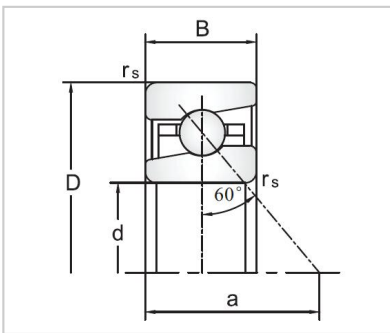

Angular Contact Ball Bearings

76030 Ball Screw Support Angular Contact Ball Bearings-7602080TVP

Bearing No.	7602080TVP
Dimensions	
D	80
d	140
B	26
R	2
a	108
Mounting dimensions	
da	100
Da	122
Ra	2
Loading	
Ca	76.5
Coa	175
RPM	
Lub.	4000
Oil	5300
Prelaoding	8.9
Stiffness	2040
Fam	25
Friction	600
Fat content	20
Weight	1.76