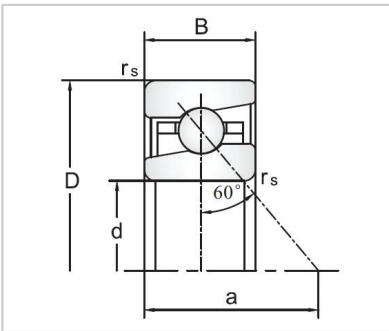

Angular Contact Ball Bearings

76030 Ball Screw Support Angular Contact Ball Bearings-7602075TVP

| | |
|---------------------|-------------------|
| Bearing No. | 7602075TVP |
| Dimensions | |
| D | 75 |
| d | 130 |
| B | 25 |
| R | 1.5 |
| a | 101 |
| Mounting dimensions | |
| da | 93.5 |
| Da | 114.5 |
| Ra | 1.5 |
| Loading | |
| Ca | 67 |
| Coa | 150 |
| RPM | |
| Lub. | 4300 |
| Oil | 5600 |
| Prelaoding | 7.6 |
| Stiffness | 1880 |
| Fam | 21 |
| Friction | 480 |
| Fat content | 17 |
| Weight | 1.45 |