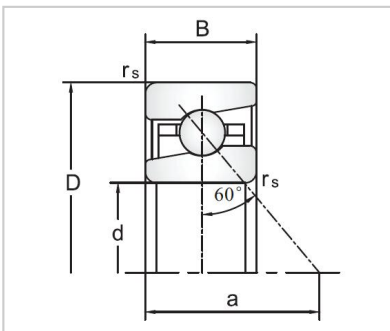

Angular Contact Ball Bearings

76030 Ball Screw Support Angular Contact Ball Bearings-7602060TVP

Bearing No.	7602060TVP
Dimensions	
D	60
d	110
B	22
R	1.5
a	86
Mounting dimensions	
da	77
Da	96
Ra	1.5
Loading	
Ca	56
Coa	112
RPM	
Lub.	5000
Oil	6700
Prelaoding	6.5
Stiffness	1620
Fam	18
Friction	350
Fat content	11
Weight	0.96