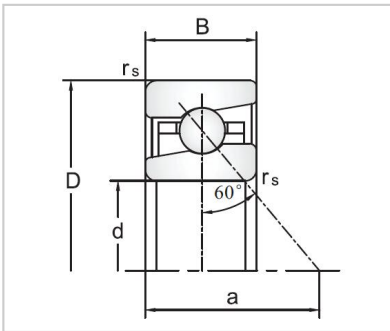

Angular Contact Ball Bearings

76030 Ball Screw Support Angular Contact Ball Bearings-7602055TVP

Bearing No.	7602055TVP
Dimensions	
D	55
d	100
B	21
R	1.5
a	78
Mounting dimensions	
da	69.5
Da	86.5
Ra	1.5
Loading	
Ca	40.5
Coa	81.5
RPM	
Lub.	6000
Oil	8000
Prelaoding	5.6
Stiffness	1390
Fam	13
Friction	250
Fat content	8.7
Weight	0.75