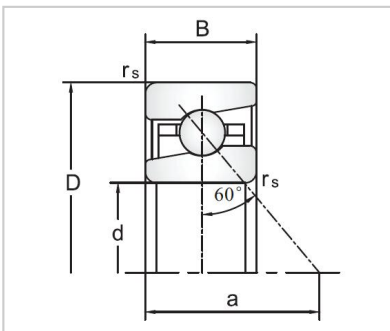

## Angular Contact Ball Bearings

### 76030 Ball Screw Support Angular Contact Ball Bearings-7602050TVP

Bearing No.	<b>7602050TVP</b>
Dimensions	
D	<b>50</b>
d	90
B	<b>20</b>
R	1.1
a	71
Mounting dimensions	
da	63
Da	79
Ra	1.1
Loading	
Ca	39
Coa	75
RPM	
Lub.	6300
Oil	8500
Prelaoding	4.9
Stiffness	1360
Fam	14
Friction	230
Fat content	7.2
Weight	0.67