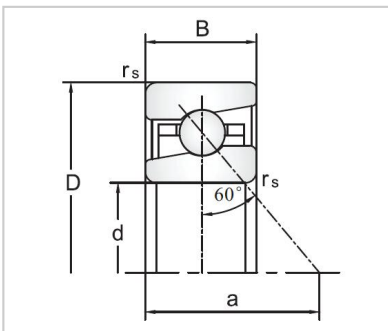

Angular Contact Ball Bearings

76030 Ball Screw Support Angular Contact Ball Bearings-7602040TVP

Bearing No.	7602040TVP
Dimensions	
D	40
d	80
B	18
R	1.1
a	62
Mounting dimensions	
da	53.5
Da	68.5
Ra	1.1
Loading	
Ca	37.5
Coa	64
RPM	
Lub.	7000
Oil	9500
Prelaoding	4.3
Stiffness	1180
Fam	12
Friction	170
Fat content	5
Weight	0.44