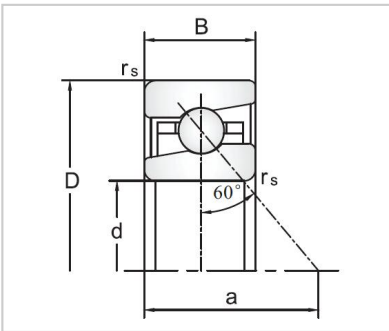

## Angular Contact Ball Bearings

### 76030 Ball Screw Support Angular Contact Ball Bearings-7602035TVP

Bearing No.	<b>7602035TVP</b>
Dimensions	
D	<b>35</b>
d	72
B	17
R	1.1
a	55
Mounting dimensions	
da	46.5
Da	60.5
Ra	1.4
Loading	
Ca	30
Coa	50
RPM	
Lub.	8000
Oil	11000
Prelaoding	3.3
Stiffness	1020
Fam	9.5
Friction	115
Fat content	4
Weight	0.34