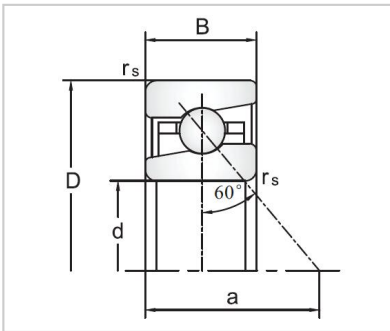

Angular Contact Ball Bearings

76030 Ball Screw Support Angular Contact Ball Bearings-7602030TVP

Bearing No.	7602030TVP
Dimensions	
D	30
d	62
B	16
R	1
a	48
Mounting dimensions	
da	39.5
Da	52.5
Ra	1
Loading	
Ca	26
Coa	39
RPM	
Lub.	9000
Oil	13000
Prelaoding	2.9
Stiffness	890
Fam	8.3
Friction	85
Fat content	3
Weight	0.24