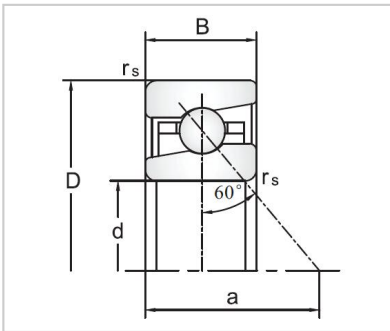

## Angular Contact Ball Bearings

### 76030 Ball Screw Support Angular Contact Ball Bearings-7602030TVP

Bearing No.	<b>7602030TVP</b>
Dimensions	
D	<b>30</b>
d	62
B	16
R	1
a	48
Mounting dimensions	
da	39.5
Da	52.5
Ra	1
Loading	
Ca	26
Coa	39
RPM	
Lub.	9000
Oil	13000
Prelaoding	2.9
Stiffness	890
Fam	8.3
Friction	85
Fat content	<b>3</b>
Weight	0.24