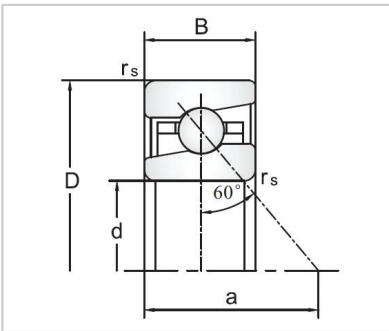

Angular Contact Ball Bearings

76030 Ball Screw Support Angular Contact Ball Bearings-7602025TVP

| | |
|---------------------|-------------------|
| Bearing No. | 7602025TVP |
| Dimensions | |
| D | 25 |
| d | 52 |
| B | 15 |
| R | 1 |
| a | 41 |
| Mounting dimensions | |
| da | 32 |
| Da | 45 |
| Ra | 1 |
| Loading | |
| Ca | 22 |
| Coa | 30.5 |
| RPM | |
| Lub. | 11000 |
| Oil | 16000 |
| Prelaoding | 2.5 |
| Stiffness | 770 |
| Fam | 7.2 |
| Friction | 65 |
| Fat content | 2.2 |
| Weight | 0.16 |