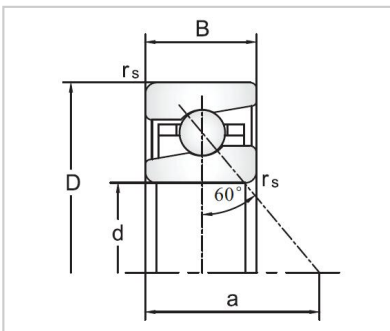

Angular Contact Ball Bearings

76030 Ball Screw Support Angular Contact Ball Bearings-7602020TVP

Bearing No.	7602020TVP
Dimensions	
D	20
d	47
B	14
R	1
a	36
Mounting dimensions	
da	27.5
Da	39.5
Ra	1
Loading	
Ca	19.3
Coa	25
RPM	
Lub.	12000
Oil	17000
Prelaoding	2.3
Stiffness	700
Fam	6.6
Friction	50
Fat content	1.6
Weight	0.13