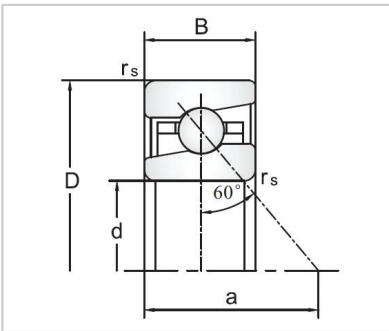

Angular Contact Ball Bearings

76020 Series Ball Screw Support Angular Contact Ball Bearings-7603045TVP

Bearing NO.	7603045TVP
Dimension(mm)	
d	45
D	100
B	25
R _{smin}	1.5
a	75
Assembly Dimension	
da	64
Da	85.5
Ra	1.5
Loading(KN)	
Ca	58.5
Coa	104
RPM(r/min)	
Lub.	5600
Oil	7500
Preload(KN)	
F _{a0}	7
Stiffness(N/μm)	1780
Unload(KN)	
F _{am}	20
Friction(Nmm)	
torque	300
Grease filling(g)	
Reference quantity	12
Weight(kg)	
≈	1.02