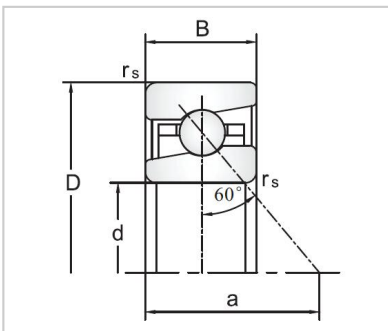

Angular Contact Ball Bearings

76020 Series Ball Screw Support Angular Contact Ball Bearings-7603035TVP

Bearing NO.	7603035TVP
Dimension(mm)	
d	35
D	80
B	21
R _{smin}	1.5
a	60
Assembly Dimension	
da	51
Da	67
Ra	1.5
Loading(KN)	
Ca	36.5
Coa	61
RPM(r/min)	
Lub.	7000
Oil	9500
Preload(KN)	
Fa ₀	4.8
Stiffness(N/μm)	1190
Unload(KN)	
Fa _m	13
Friction(Nmm)	
torque	170
Grease filling(g)	
Reference quantity	6.6
Weight(kg)	
≈	0.55