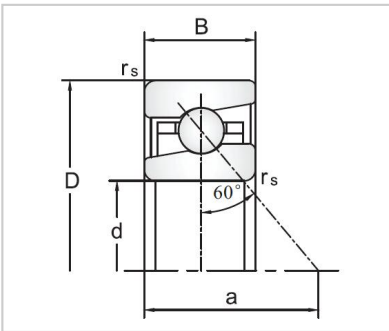

Angular Contact Ball Bearings

76020 Series Ball Screw Support Angular Contact Ball Bearings-7603025TVP

Bearing NO.	7603025TVP
Dimension(mm)	
d	25
D	62
B	17
R _{smin}	1.1
a	46
Assembly Dimension	
da	38
Da	52
Ra	1.1
Loading(KN)	
Ca	28.5
Coa	41.5
RPM(r/min)	
Lub.	9000
Oil	13000
Preload(KN)	
Fa ₀	3.3
Stiffness(N/μm)	910
Unload(KN)	
Fa _m	9.5
Friction(Nmm)	
torque	85
Grease filling(g)	
Reference quantity	3.5
Weight(kg)	
≈	0.28