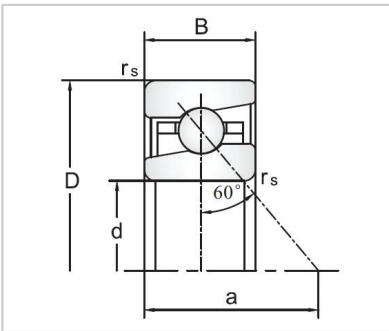

Angular Contact Ball Bearings

76020 Series Ball Screw Support Angular Contact Ball Bearings-7602025TVP

Bearing NO.	7602025TVP
Dimension(mm)	
d	25
D	52
B	15
R _{smin}	1
a	41
Assembly Dimension	
da	32
Da	45
Ra	1
Loading(KN)	
Ca	22
Coa	30.5
RPM(r/min)	
Lub.	11000
Oil	16000
Preload(KN)	
Fa ₀	2.5
Stiffness(N/μm)	770
Unload(KN)	
Fa _m	7.2
Friction(Nmm)	
torque	65
Grease filling(g)	
Reference quantity	2.2
Weight(kg)	
≈	0.16