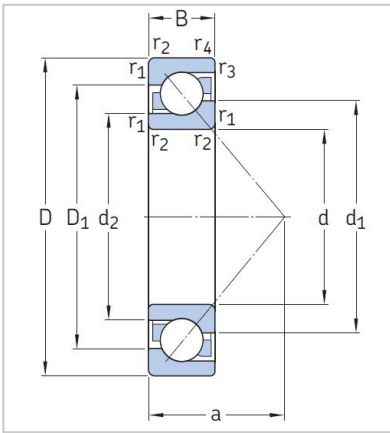

## Angular Contact Ball Bearings

### 74 Series Angular Contact Ball Bearings-7415B

Designation	<b>7415B</b>
Principal Dimensions [mm]	
d	75
D	190
B	45
Basic Load Ratings (KN)	
Cr Dynamic	148.4
Cor Static	120.4
Limited Speed (rpm)	
Grease	2800
Oil	4000
Weight (kg) ≈	6.8