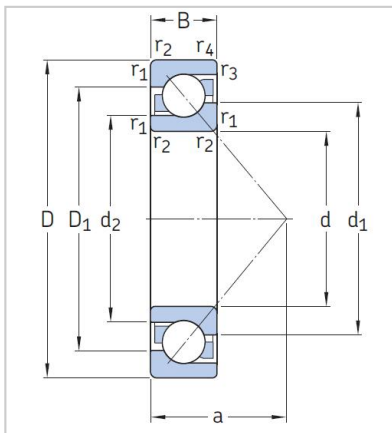

## Angular Contact Ball Bearings

### 74 Series Angular Contact Ball Bearings-7414B

Designation	<b>7414B</b>
Principal Dimensions [mm]	
d	70
D	180
B	42
Basic Load Ratings (KN)	
Cr Dynamic	138.7
Cor Static	109.6
Limited Speed (rpm)	
Grease	3000
Oil	4200
Weight (kg) ≈	5.55