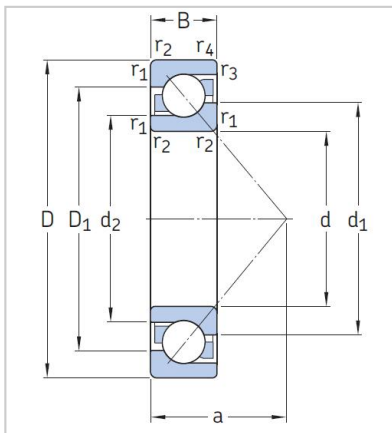

## Angular Contact Ball Bearings

### 74 Series Angular Contact Ball Bearings-7413B

Designation	<b>7413B</b>
Principal Dimensions [mm]	
d	65
D	160
B	37
Basic Load Ratings (KN)	
Cr Dynamic	128.7
Cor Static	96.4
Limited Speed (rpm)	
Grease	3200
Oil	4500
Weight (kg) ≈	<b>4</b>