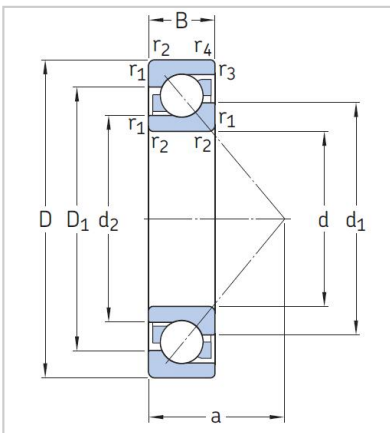

## Angular Contact Ball Bearings

### 74 Series Angular Contact Ball Bearings-7407B

Designation	<b>7407B</b>
Principal Dimensions [mm]	
d	35
D	100
B	25
Basic Load Ratings (KN)	
Cr Dynamic	60.2
Cor Static	37.9
Limited Speed (rpm)	
Grease	5000
Oil	7500
Weight (kg) ≈	1.1