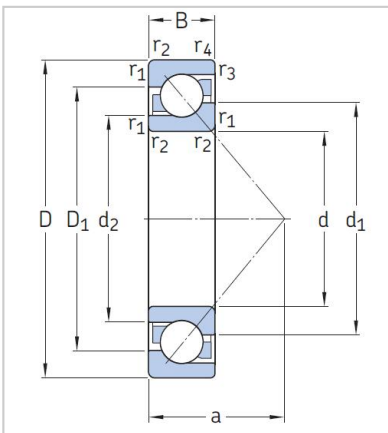

## Angular Contact Ball Bearings

### 74 Series Angular Contact Ball Bearings-7406B

|                           |              |
|---------------------------|--------------|
| Designation               | <b>7406B</b> |
| Principal Dimensions [mm] |              |
| d                         | 30           |
| D                         | 90           |
| B                         | 23           |
| Basic Load Ratings (KN)   |              |
| Cr Dynamic                | 51.4         |
| Cor Static                | 30.1         |
| Limited Speed (rpm)       |              |
| Grease                    | 6000         |
| Oil                       | 8000         |
| Weight (kg) ≈             | 0.9          |