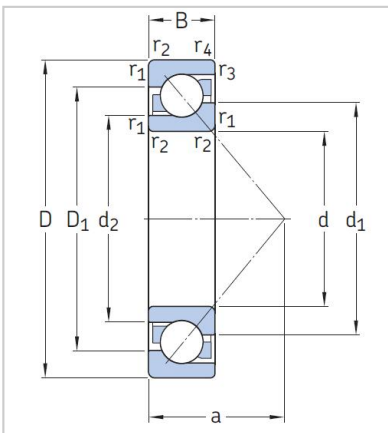

Angular Contact Ball Bearings

74 Series Angular Contact Ball Bearings-7406B

Designation	7406B
Principal Dimensions [mm]	
d	30
D	90
B	23
Basic Load Ratings (KN)	
Cr Dynamic	51.4
Cor Static	30.1
Limited Speed (rpm)	
Grease	6000
Oil	8000
Weight (kg) ≈	0.9