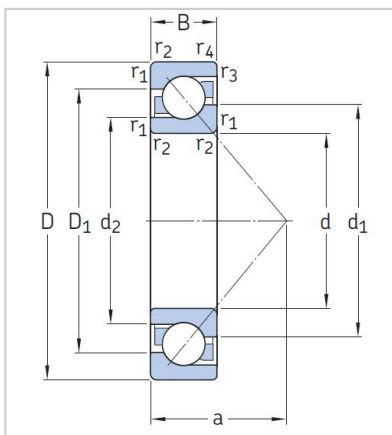

## Angular Contact Ball Bearings

### 73 Series Angular Contact Ball Bearings-7320C

Designation	<b>7320C</b>
Principal Dimensions [mm]	
d	100
D	215
B	47
Basic Load Ratings (KN)	
Cr Dynamic	222.1
Cor Static	206.7
Limited Speed (rpm)	
Grease	3000
Oil	4000
Weight (kg) ≈	7.58