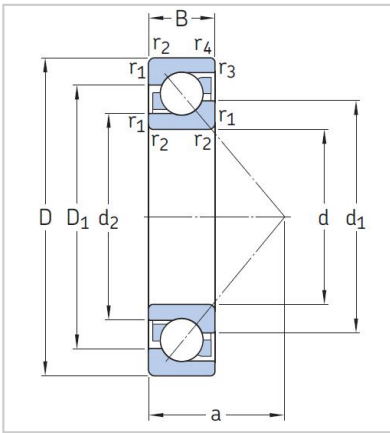

## Angular Contact Ball Bearings

## 73 Series Angular Contact Ball Bearings-7316B

Designation	<b>7316B</b>
Principal Dimensions [mm]	
d	80
D	170
B	39
Basic Load Ratings (KN)	
Cr Dynamic	141.4
Cor Static	107.9
Limited Speed (rpm)	
Grease	3200
Oil	4800
Weight (kg) ≈	3.8