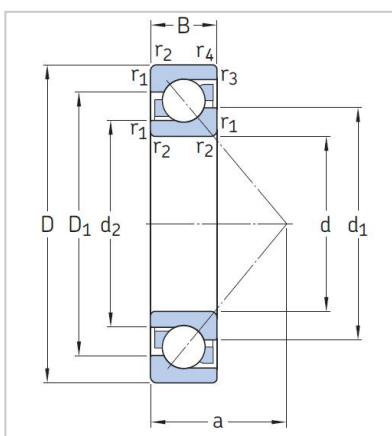

## Angular Contact Ball Bearings

### 73 Series Angular Contact Ball Bearings-7315C

Designation	<b>7315C</b>
Principal Dimensions [mm]	
d	75
D	160
B	37
Basic Load Ratings (KN)	
Cr Dynamic	140.7
Cor Static	103.9
Limited Speed (rpm)	
Grease	3800
Oil	5000
Weight (kg) ≈	3.1