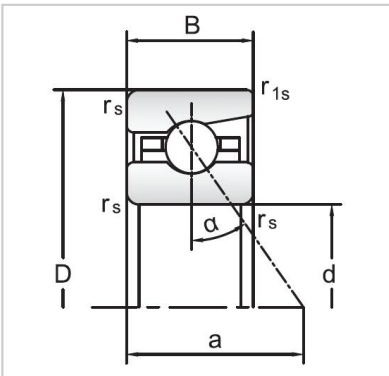

Angular Contact Ball Bearings

72 Series Angular Contact Ball Bearings-7217C

Bearing NO.	7217C
Dimensions(mm)	
d	85
D	150
B	28
r _{amin}	2
r _{lmin}	1
Mounting dimensions	
da min	98.5
Da/Db max	137
ra max	2
rb max	1
Loading kN	
Cr	97.4
Cor	107.5
Limited Speed r/min	
Lub.	8500
Oil.	14000
Prelaoding N	
A(L)	515
B(M)	1540
C(H)	3080
Axial rigidityRa N/μm	
A(L)	93
B(M)	134
C(H)	169
Weight Kg ≈	1.96