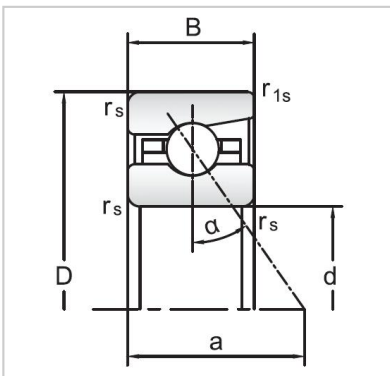

## Angular Contact Ball Bearings

### 72 Series Angular Contact Ball Bearings-7204AC

Bearing NO.	<b>7204AC</b>
Dimensions(mm)	
d	<b>20</b>
D	47
B	14
ramin	1
r1min	0.3
Mounting dimensions	
da min	26.5
Da/Db max	40.5
ra max	1
rb max	0.3
Loading kN	
Cr	12.6
Cor	9.2
Limited Speed r/min	
Lub.	30000
Oil.	45000
Prelaoding N	
A(L)	115
B(M)	340
C(H)	680
Axial rigidityRa N/μm	
A(L)	<b>72</b>
B(M)	100
C(H)	126
Weight Kg ≈	0.11