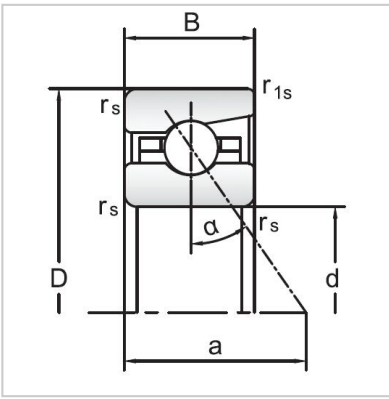

## Angular Contact Ball Bearings

### 70 Series Angular Contact Ball Bearings-7038AC

Bearing NO.	<b>7038AC</b>
Dimensions(mm)	
d	190
D	290
B	46
ramin	2.1
r1min	1.1
Mounting dimensions	
da min	211.5
Da/Db max	269
ra max	2.1
rb max	1.1
Loading kN	
Cr	222.1
Cor	351.8
Limited Speed r/min	
Lub.	3800
Oil.	5600
Prelaoding N	
A(L)	2000
B(M)	6000
C(H)	12000
Axial rigidityRa N/μm	
A(L)	483
B(M)	678
C(H)	852
Weight Kg ≈	9.61