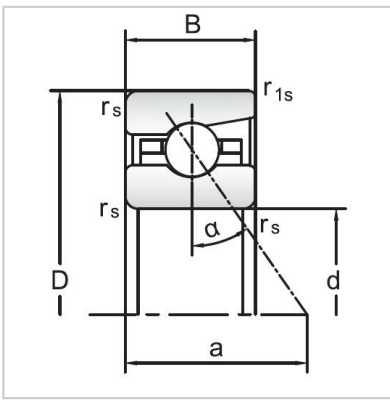

Angular Contact Ball Bearings

70 Series Angular Contact Ball Bearings-7034AC

Bearing NO.	7034AC
Dimensions(mm)	
d	170
D	260
B	42
ramin	2.1
r1min	1.1
Mounting dimensions	
da min	188
Da/Db max	242
ra max	2.1
rb max	1.1
Loading kN	
Cr	194.2
Cor	284
Limited Speed r/min	
Lub.	4300
Oil.	6300
Prelaoding N	
A(L)	1750
B(M)	5200
C(H)	10000
Axial rigidityRa N/μm	
A(L)	427
B(M)	600
C(H)	754
Weight Kg ≈	6.9