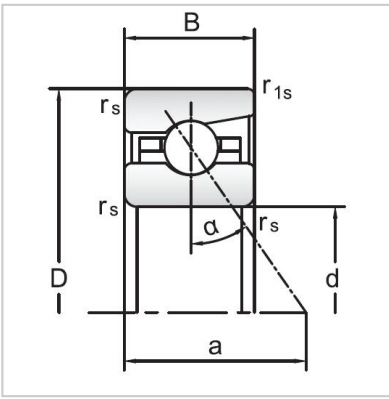

## Angular Contact Ball Bearings

### 70 Series Angular Contact Ball Bearings-7024AC

Bearing NO.	<b>7024AC</b>
Dimensions(mm)	
d	120
D	180
B	28
ramin	<b>2</b>
r1min	1
Mounting dimensions	
da min	131
Da/Db max	169
ra max	<b>2</b>
rb max	1
Loading kN	
Cr	106.5
Cor	141.1
Limited Speed r/min	
Lub.	6700
Oil.	10000
Prelaoding N	
A(L)	970
B(M)	2910
C(H)	5820
Axial rigidityRa N/μm	
A(L)	312
B(M)	438
C(H)	550
Weight Kg ≈	2.11