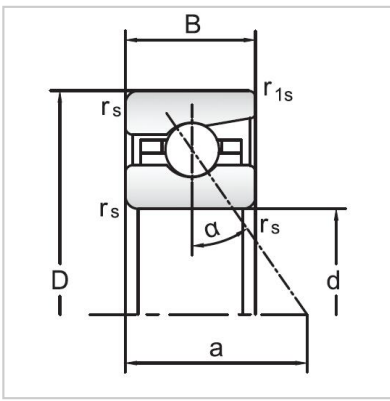

Angular Contact Ball Bearings

70 Series Angular Contact Ball Bearings-7017C

Bearing NO.	7017C
Dimensions(mm)	
d	85
D	130
B	22
r _{amin}	1.1
r _{lmin}	0.6
Mounting dimensions	
da min	93
Da/Db max	122
ra max	1.1
rb max	0.6
Loading kN	
Cr	63.3
Cor	75
Limited Speed r/min	
Lub.	9500
Oil.	16000
Prelaoding N	
A(L)	340
B(M)	1000
C(H)	2000
Axial rigidityRa N/μm	
A(L)	82
B(M)	119
C(H)	150
Weight Kg ≈	0.87