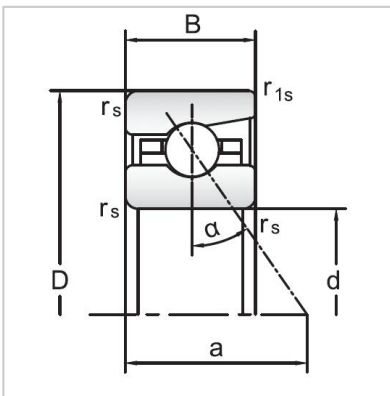

## Angular Contact Ball Bearings

### 70 Series Angular Contact Ball Bearings-7015C

Bearing NO.	<b>7015C</b>
Dimensions(mm)	
d	75
D	115
B	20
ramin	1.1
r1min	0.6
Mounting dimensions	
da min	82.5
Da/Db max	108
ra max	1.1
rb max	0.6
Loading kN	
Cr	51.3
Cor	59.2
Limited Speed r/min	
Lub.	11000
Oil.	18000
Prelaoding N	
A(L)	248
B(M)	820
C(H)	1640
Axial rigidityRa N/μm	
A(L)	74
B(M)	106
C(H)	135
Weight Kg ≈	0.62