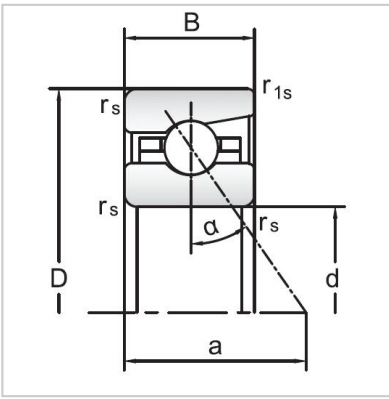

Angular Contact Ball Bearings

70 Series Angular Contact Ball Bearings-7015AC

Bearing NO.	7015AC
Dimensions(mm)	
d	75
D	115
B	20
r _{amin}	1.1
r _{lmin}	0.6
Mounting dimensions	
da min	82.5
Da/Db max	108
ra max	1.1
rb max	0.6
Loading kN	
Cr	48.5
Cor	56.2
Limited Speed r/min	
Lub.	9500
Oil.	16000
Prelaoding N	
A(L)	435
B(M)	1300
C(H)	2600
Axial rigidityRa N/μm	
A(L)	197
B(M)	276
C(H)	346
Weight Kg ≈	0.62