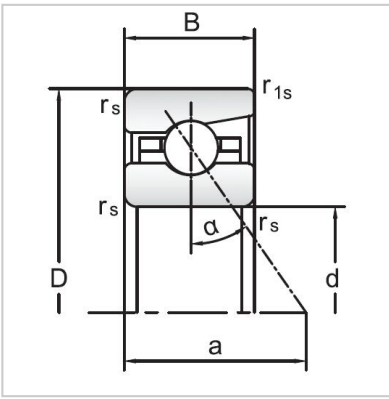

Angular Contact Ball Bearings

70 Series Angular Contact Ball Bearings-7014C

Bearing NO.	7014C
Dimensions(mm)	
d	70
D	110
B	20
ramin	1.1
r1min	0.6
Mounting dimensions	
da min	77.5
Da/Db max	103
ra max	1.1
rb max	0.6
Loading kN	
Cr	49.9
Cor	55.5
Limited Speed r/min	
Lub.	12000
Oil.	19000
Prelaoding N	
A(L)	270
B(M)	810
C(H)	1620
Axial rigidityRa N/μm	
A(L)	70
B(M)	102
C(H)	129
Weight Kg ≈	0.59