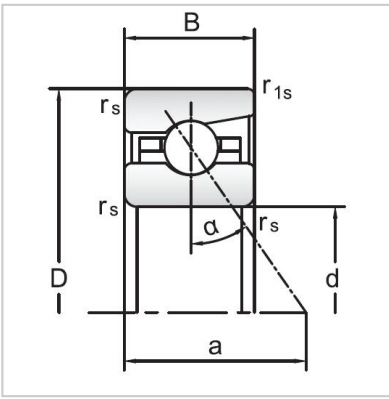

Angular Contact Ball Bearings

70 Series Angular Contact Ball Bearings-7014C

Bearing NO.	7014C
Dimensions(mm)	
d	70
D	110
B	20
r _{amin}	1.1
r _{lmin}	0.6
Mounting dimensions	
da min	77.5
Da/Db max	103
ra max	1.1
rb max	0.6
Loading kN	
Cr	49.9
Cor	55.5
Limited Speed r/min	
Lub.	12000
Oil.	19000
Prelaoding N	
A(L)	270
B(M)	810
C(H)	1620
Axial rigidityRa N/μm	
A(L)	70
B(M)	102
C(H)	129
Weight Kg ≈	0.59