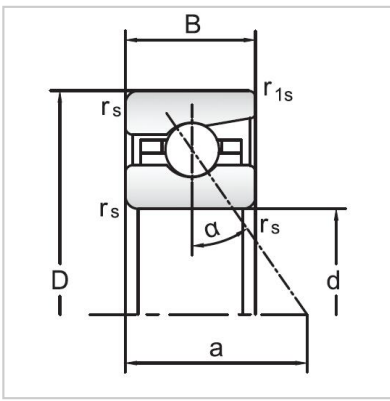

Angular Contact Ball Bearings

70 Series Angular Contact Ball Bearings-7014AC

Bearing NO.	7014AC
Dimensions(mm)	
d	70
D	110
B	20
ramin	1.1
r1min	0.6
Mounting dimensions	
da min	77.5
Da/Db max	103
ra max	1.1
rb max	0.6
Loading kN	
Cr	47.2
Cor	52.7
Limited Speed r/min	
Lub.	10000
Oil.	17000
Prelaoding N	
A(L)	425
B(M)	1270
C(H)	2540
Axial rigidityRa N/μm	
A(L)	188
B(M)	263
C(H)	331
Weight Kg ≈	0.59