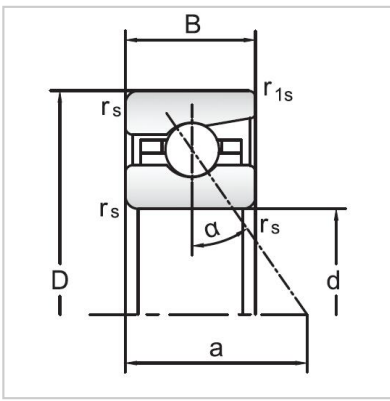

## Angular Contact Ball Bearings

### 70 Series Angular Contact Ball Bearings-7014AC

Bearing NO.	<b>7014AC</b>
Dimensions(mm)	
d	<b>70</b>
D	110
B	20
ramin	1.1
r1min	0.6
Mounting dimensions	
da min	77.5
Da/Db max	103
ra max	1.1
rb max	0.6
Loading kN	
Cr	47.2
Cor	52.7
Limited Speed r/min	
Lub.	10000
Oil.	17000
Prelaoding N	
A(L)	425
B(M)	1270
C(H)	2540
Axial rigidityRa N/μm	
A(L)	188
B(M)	263
C(H)	331
Weight Kg ≈	0.59