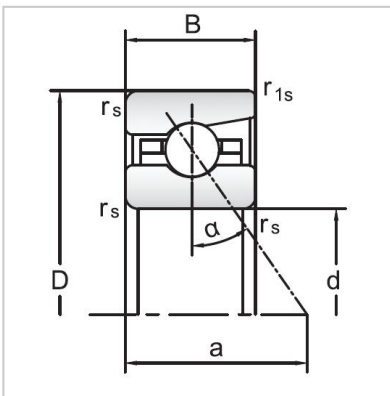

Angular Contact Ball Bearings

70 Series Angular Contact Ball Bearings-7013AC

Bearing NO.	7013AC
Dimensions(mm)	
d	65
D	100
B	18
r _{amin}	1.1
r _{lmin}	0.6
Mounting dimensions	
da min	71.5
Da/Db max	93.5
ra max	1.1
rb max	0.6
Loading kN	
Cr	36.8
Cor	40.7
Limited Speed r/min	
Lub.	11000
Oil.	18000
Prelaoding N	
A(L)	330
B(M)	990
C(H)	1900
Axial rigidityRa N/μm	
A(L)	165
B(M)	232
C(H)	292
Weight Kg ≈	0.42