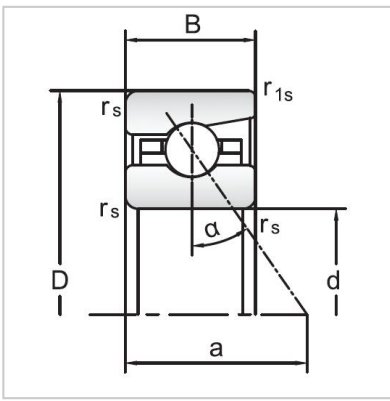

Angular Contact Ball Bearings

70 Series Angular Contact Ball Bearings-7013AC

Bearing NO.	7013AC
Dimensions(mm)	
d	65
D	100
B	18
r _{amin}	1.1
r _{lmin}	0.6
Mounting dimensions	
da min	71.5
Da/Db max	93.5
ra max	1.1
rb max	0.6
Loading kN	
Cr	36.8
Cor	40.7
Limited Speed r/min	
Lub.	11000
Oil.	18000
Prelaoding N	
A(L)	330
B(M)	990
C(H)	1900
Axial rigidityRa N/μm	
A(L)	165
B(M)	232
C(H)	292
Weight Kg ≈	0.42