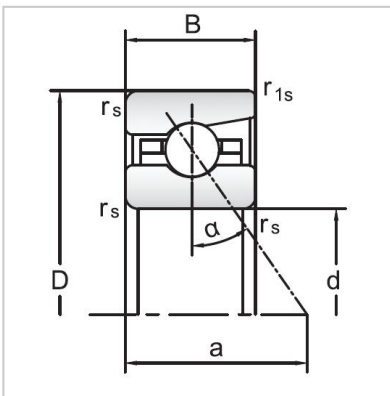

Angular Contact Ball Bearings

70 Series Angular Contact Ball Bearings-7013AC

Bearing NO.	7013AC
Dimensions(mm)	
d	65
D	100
B	18
ramin	1.1
r1min	0.6
Mounting dimensions	
da min	71.5
Da/Db max	93.5
ra max	1.1
rb max	0.6
Loading kN	
Cr	36.8
Cor	40.7
Limited Speed r/min	
Lub.	11000
Oil.	18000
Prelaoding N	
A(L)	330
B(M)	990
C(H)	1900
Axial rigidityRa N/μm	
A(L)	165
B(M)	232
C(H)	292
Weight Kg ≈	0.42