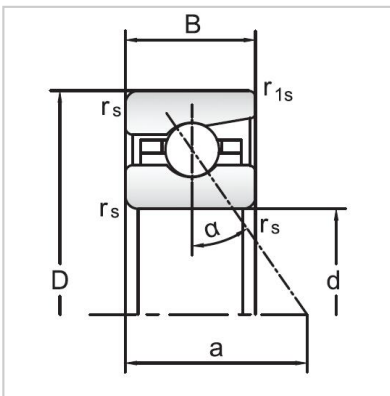

## Angular Contact Ball Bearings

### 70 Series Angular Contact Ball Bearings-7009AC

Bearing NO.	<b>7009AC</b>
Dimensions(mm)	
d	45
D	75
B	16
ramin	1
r1min	0.3
Mounting dimensions	
da min	50.5
Da/Db max	69.5
ra max	1
rb max	0.3
Loading kN	
Cr	25.4
Cor	24.1
Limited Speed r/min	
Lub.	16000
Oil.	26000
Prelaoding N	
A(L)	320
B(M)	690
C(H)	1380
Axial rigidityRa N/μm	
A(L)	123
B(M)	172
C(H)	216
Weight Kg ≈	0.23