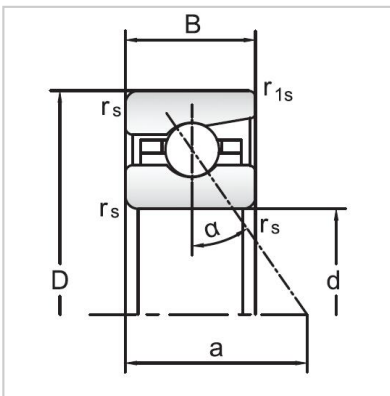

Angular Contact Ball Bearings

70 Series Angular Contact Ball Bearings-7009AC

Bearing NO.	7009AC
Dimensions(mm)	
d	45
D	75
B	16
ramin	1
r1min	0.3
Mounting dimensions	
da min	50.5
Da/Db max	69.5
ra max	1
rb max	0.3
Loading kN	
Cr	25.4
Cor	24.1
Limited Speed r/min	
Lub.	16000
Oil.	26000
Prelaoding N	
A(L)	320
B(M)	690
C(H)	1380
Axial rigidityRa N/μm	
A(L)	123
B(M)	172
C(H)	216
Weight Kg ≈	0.23