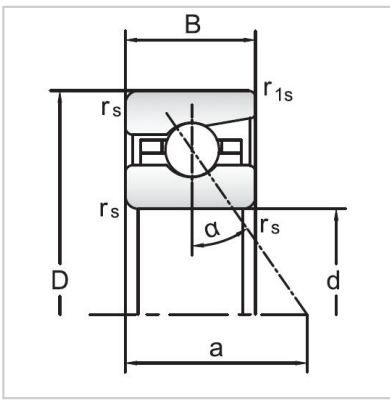

Angular Contact Ball Bearings

70 Series Angular Contact Ball Bearings-7009AC

Bearing NO.	7009AC
Dimensions(mm)	
d	45
D	75
B	16
r _{amin}	1
r _{lmin}	0.3
Mounting dimensions	
da min	50.5
Da/Db max	69.5
ra max	1
rb max	0.3
Loading kN	
Cr	25.4
Cor	24.1
Limited Speed r/min	
Lub.	16000
Oil.	26000
Prelaoding N	
A(L)	320
B(M)	690
C(H)	1380
Axial rigidityRa N/μm	
A(L)	123
B(M)	172
C(H)	216
Weight Kg ≈	0.23