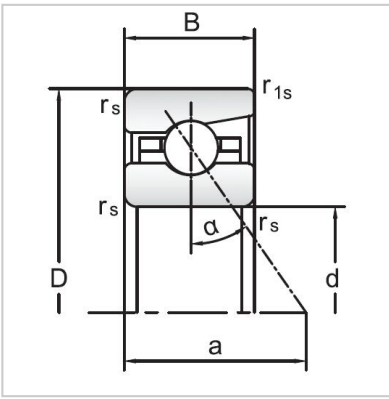

Angular Contact Ball Bearings

70 Series Angular Contact Ball Bearings-7008AC

Bearing NO.	7008AC
Dimensions(mm)	
d	40
D	68
B	15
r _{amin}	1
r _{lmin}	0.3
Mounting dimensions	
da min	46
Da/Db max	62
ra max	1
rb max	0.3
Loading kN	
Cr	18.9
Cor	18.2
Limited Speed r/min	
Lub.	17000
Oil.	28000
Prelaoding N	
A(L)	170
B(M)	510
C(H)	1020
Axial rigidityRa N/μm	
A(L)	109
B(M)	153
C(H)	193
Weight Kg ≈	0.19