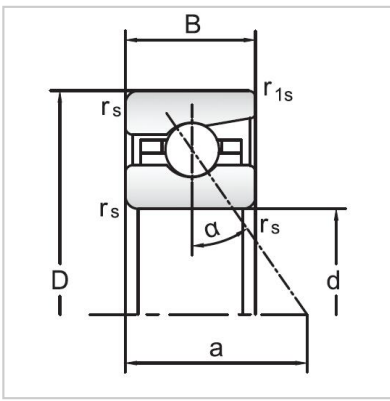

## Angular Contact Ball Bearings

### 70 Series Angular Contact Ball Bearings-7007AC

Bearing NO.	<b>7007AC</b>
Dimensions(mm)	
d	35
D	62
B	14
ramin	1
r1min	0.3
Mounting dimensions	
da min	40.5
Da/Db max	56.5
ra max	1
rb max	0.3
Loading kN	
Cr	18.3
Cor	16.6
Limited Speed r/min	
Lub.	19000
Oil.	32000
Prelaoding N	
A(L)	165
B(M)	490
C(H)	980
Axial rigidityRa N/μm	
A(L)	104
B(M)	146
C(H)	183
Weight Kg ≈	0.15